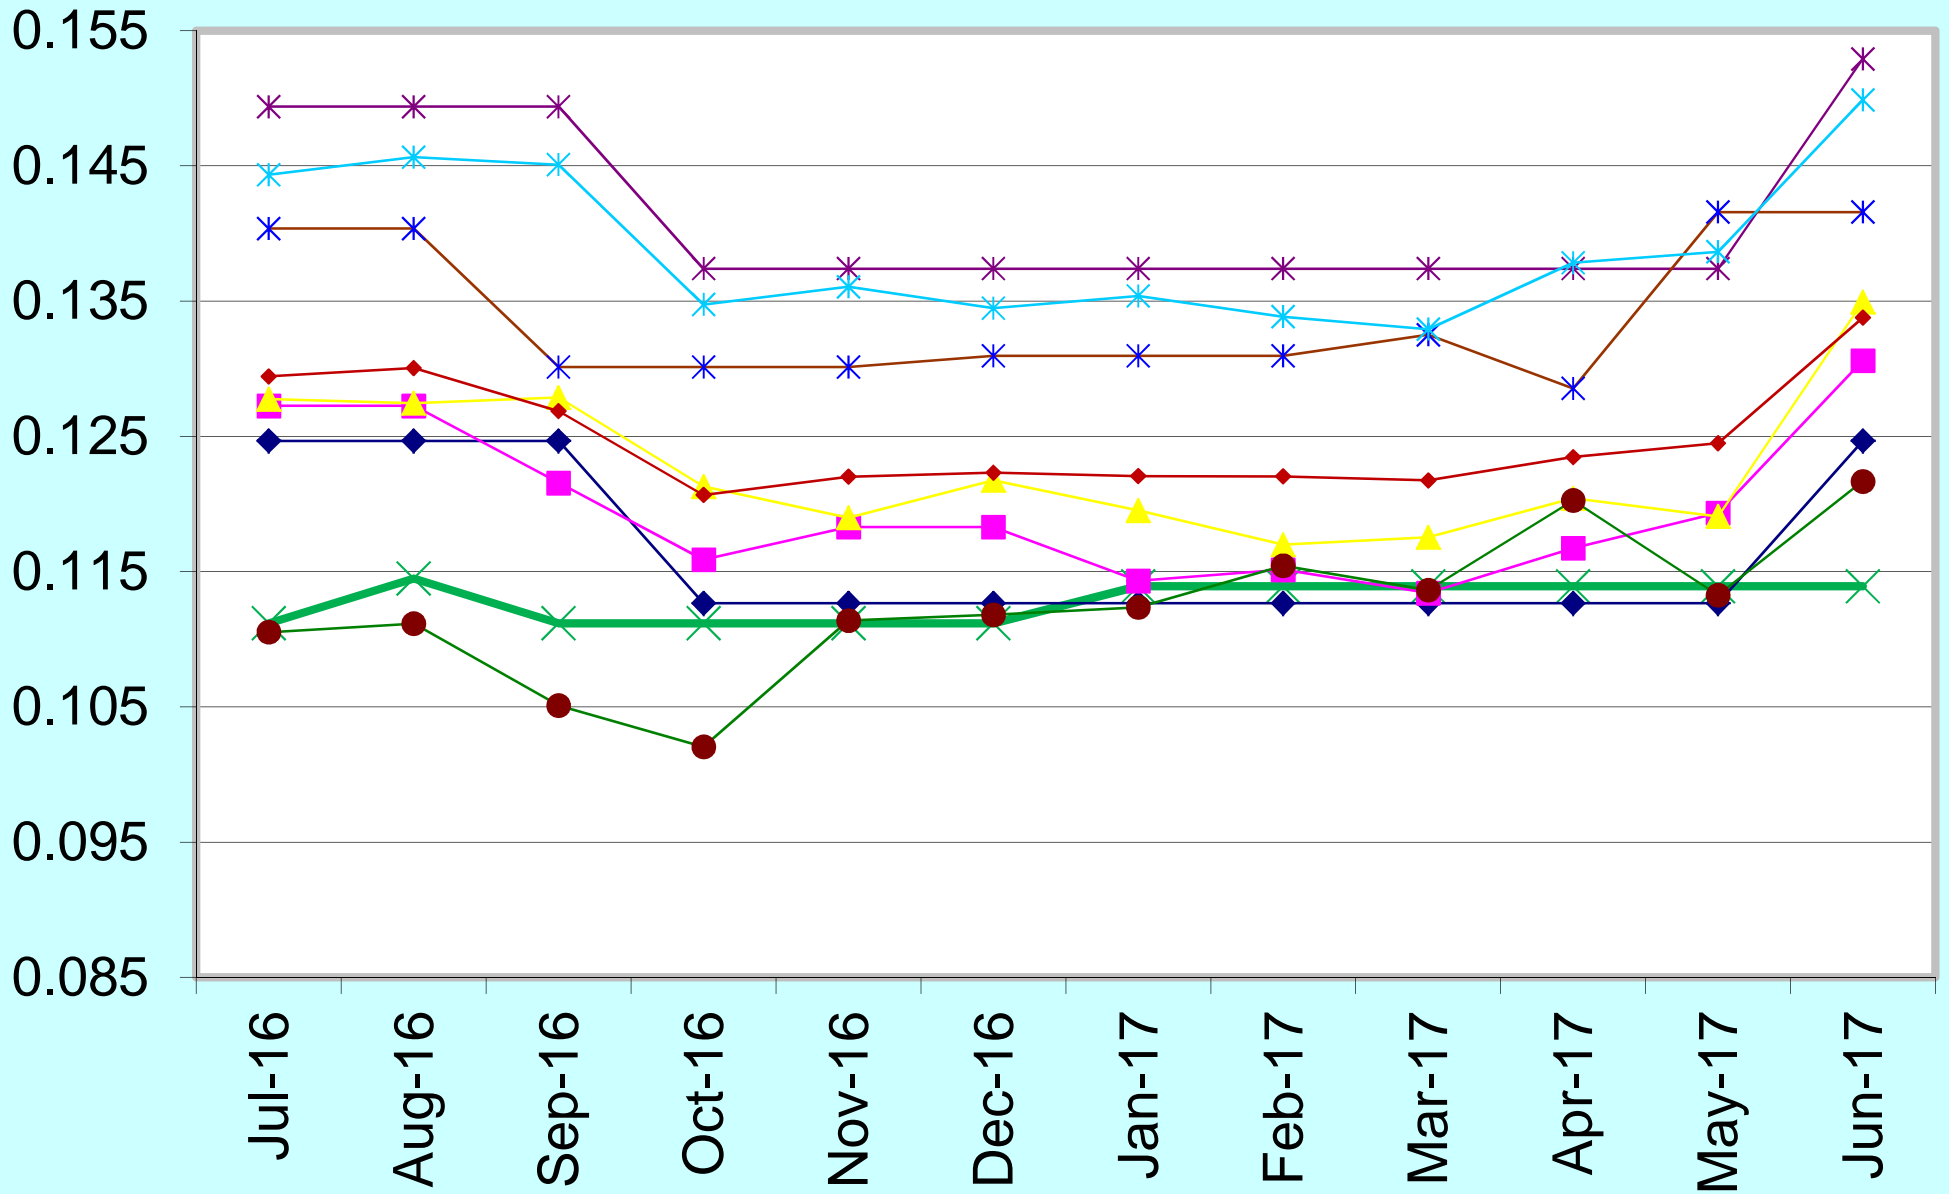

Last 12 Months Rate Comparison

Delano Anoka Buffalo Chaska Elk River Glencoe Median Wright Hennepin Xcel